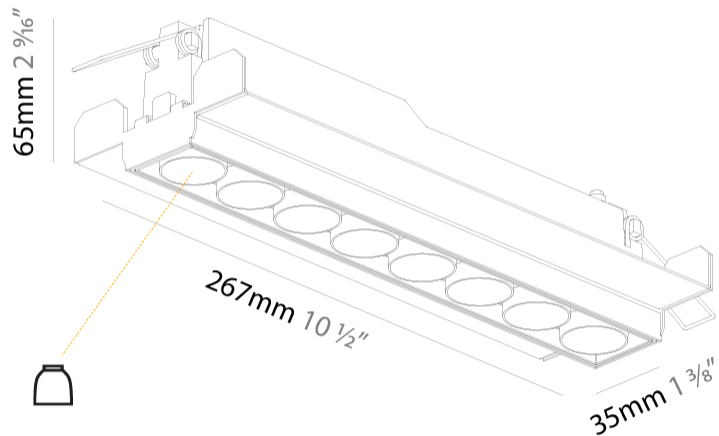

GENERAL

Series: Magiq
 Subseries: Magiq 8 Cell
 Brand: Prolicht
 Division: Architectural
 Mounting Type: Trimless
 Mounting Location: Ceiling
 Subcategory: Downlight

PHYSICAL

Shape: Rectangle
 Length (mm): 267
 Length (in): 10 1/2
 Width (mm): 35
 Width (in): 1 3/8
 Height (mm): 64
 Height (in): 2 1/2
 Ceiling Thickness (mm): 12.5
 Ceiling Thickness (in): 1/2
 Min. Recessing Depth (mm): 100
 Min. Recessing Depth (in): 3 15/16
 Weight (kg): 0.737
 Weight (lbs): 1.61
 Fixture Finish: BLK / WHI
 Fixture Material: Aluminum Die Cast
 Cut-out Measurements: 272mm / 10 11/16" x 42mm / 1 5/8"
 Upon Request: Unique Ceiling Thickness

OPTICAL

Reflector: 8 / 14 / 34
 Upon Request: Special Beam Angles

RATINGS AND CERTIFICATIONS

Certified By: CSA Certified to UL and CSA Standards
 IP rating: IP20

100mm
3 15/16"

12 1/2 mm
1/2"

272mm x 42mm
10 11/16" x 1 5/8"

GENERAL

Series: Magiq
Subseries: Magiq 8 Cell Korona
Brand: Prolight
Division: Architectural
Mounting Type: Trimless
Mounting Location: Ceiling
Subcategory: Downlight

PHYSICAL

Shape: Rectangle
Length (mm): 267
Length (in): 10 1/2
Width (mm): 35
Width (in): 1 3/8
Height (mm): 65
Height (in): 2 9/16
Ceiling Thickness (mm): 12.5
Ceiling Thickness (in): 1/2
Min. Recessing Depth (mm): 100
Min. Recessing Depth (in): 3 15/16
Light Distribution: Downlight
Weight (kg): 0.737
Weight (lbs): 1.61