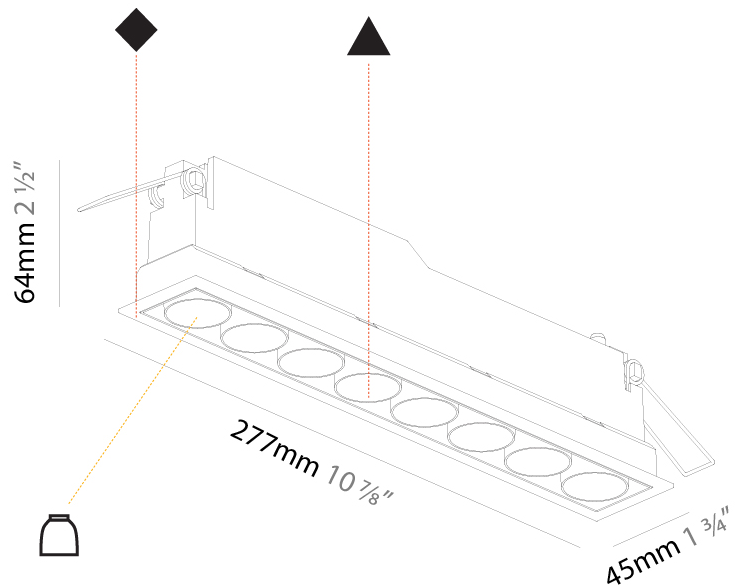

Series: Magiq
Subseries: Magiq 8 Cell Korona
Brand: Prolicht
Division: Architectural
Mounting Type: Recessed
Mounting Location: Ceiling
Subcategory: Downlight

PHYSICAL

Shape: Rectangle
Length (mm): 277
Length (in): 10 ⁷/₈
Width (mm): 45
Width (in): 1 ³/₄
Height (mm): 64
Height (in): 2 ¹/₂
Ceiling Thickness (mm): 5 - 30
Ceiling Thickness (in): 3/16 - 1 3/16
Min. Recessing Depth (mm): 100
Min. Recessing Depth (in): 3 ¹⁵/₁₆
Light Distribution: Downlight
Weight (kg): 0.518
Weight (lbs): 1.15
Fixture Finish: SSR / BKV / CWI / CRY / HAB / UFT / ITA / RUA / FTG / MYG / LOD / PUS / FRO / FUP / KIA / POP / BLS / SPG / MEY / GOH / GUM / CHC / COM / ABZ / JAG / OBR / MOS / ROR
Holder Finish: WHI / BLK
Fixture Material: Aluminum Die Cast
Cut-out Measurements: 270mm / 10 5/8" x 38mm / 1 1/2"

ELECTRICAL

Lamp Type: LED (Zhaga Standard)
Input Wattage (W): 26.6
Total Output Wattage (W): 25.9
Dimming: Tri-Mode (Non-Dimming and Phase Dimming (120Vac only) and 0-10V Dimming)
Driver Included: No
Driver Location: Remote
Driver Type: Constant Current - Universal
Driver Class: Class 2
Input Voltage (V): 120 - 277
Constant Current (MA): 1050

LED

Number of LEDs: 8
Color Temperature (°K): 2700 / 3000 / 3500 / 4000
Max. Delivered Lumen (lm): 1570 / 1700 / 1725 / 1760
Nominal Lumen (lm): 1760 / 1900 / 2040 / 1980
CRI: >90 CRI
Lamp Life (hrs): 50000

OPTICAL

Reflector: 8 / 14 / 34

RATINGS AND CERTIFICATIONS

Certified By: CSA Certified to UL and CSA Standards
IP rating: IP20

100mm
3 15/16"

5 - 30 mm
3/16" - 1 3/16"

270mm x 38mm
10 5/8" x 1 1/2"