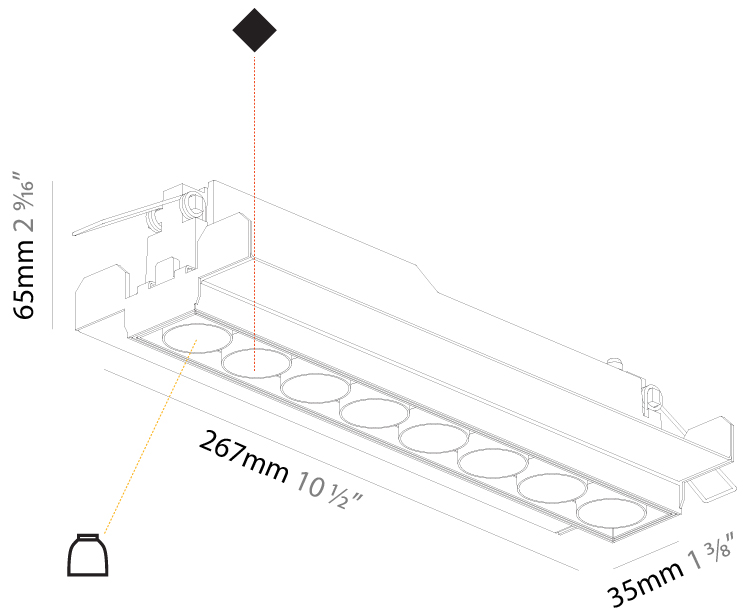

Fixture Finish: SSR / BKV / CWI / CRY / HAB / UFT / ITA / RUA / FTG / MYG / LOD / PUS / FRO / FUP / KIA / POP / BLS / SPG / MEY / GOH / GUM / CHC / COM / ABZ / JAG / OBR / MOS / ROR

Holder Finish: WHI / BLK

Fixture Material: Aluminum Die Cast

Cut-out Measurements: 273mm / 10 3/4" x 42mm / 1 5/8"

Upon Request: Unique Ceiling Thickness

ELECTRICAL

Lamp Type: LED (Zhaga Standard)
Input Wattage (W): 27
Total Output Wattage (W): 25.9
Dimming: Tri-Mode (Non-Dimming and Phase Dimming (120Vac only) and 0-10V Dimming)
Driver Included: No
Driver Location: Remote
Driver Type: Constant Current - Universal
Driver Class: Class 2
Input Voltage (V): 120 - 277
Constant Current (MA): 1050

LED

Number of LEDs: 8
Color Temperature (°K): 2700 / 3000 / 3500 / 4000
Max. Delivered Lumen (lm): MAX. 1561 / 1685 / 1721 / 1756
Nominal Lumen (lm): MAX. 1760 / 1900 / 1940 / 1980
CRI: >90 CRI
Lamp Life (hrs): 50000
Upon Request: Special Color Temperature

OPTICAL

Reflector*: 8 / 14 / 34
Upon Request: Special Beam Angles

RATINGS AND CERTIFICATIONS

Certified By: CSA Certified to UL and CSA Standards

Zaneen Lighting Inc. © 2024. 11800-306-3389, F 416-247-9389, www.zaneen.com

100mm
3 15/16"

12 1/2 mm
1/2"

272mm x 42mm
10 11/16" x 1 5/8"