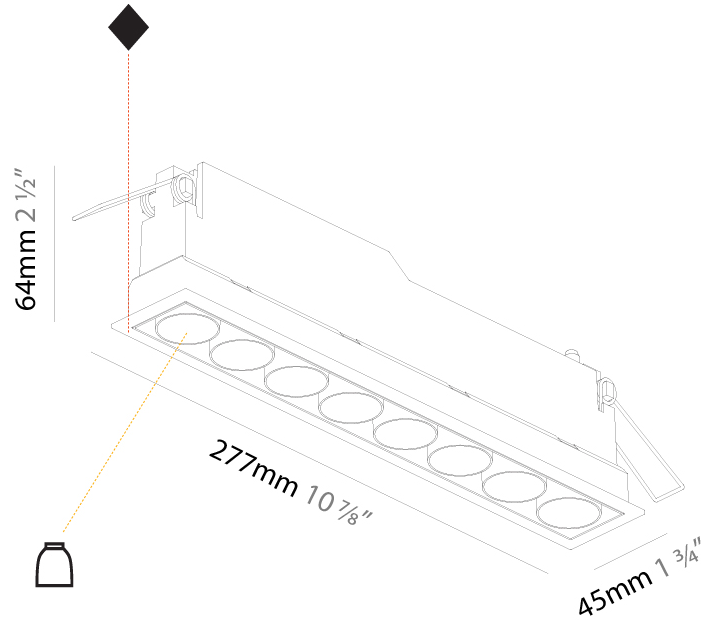

PHYSICAL

Shape: Rectangle
Length (mm): 277
Length (in): 10 ⁷/₈
Width (mm): 45
Width (in): 1 ³/₄
Height (mm): 64
Height (in): 2 ¹/₂
Ceiling Thickness (mm): 10 / 12.5 / 15 / 25 / 30
Ceiling Thickness (in): 3/8 or 1/2 or 9/16 or 1 or 1 3/16
Min. Recessing Depth (mm): 100
Min. Recessing Depth (in): 3 ¹⁵/₁₆
Light Distribution: Downlight
Weight (kg): 0.518
Weight (lbs): 1.14
Fixture Finish: SSR / BKV / CWI / CRY / HAB / UFT / ITA / RUA / FTG / MYG / LOD / PUS / FRO / FUP / KIA / POP / BLS / SPG / MEY / GOH / GUM / CHC / COM / ABZ / JAG / OBR / MOS / ROR
Holder Finish: WHI / BLK
Fixture Material: Aluminum Die Cast
Cut-out Measurements: 270mm / 10 5/8" x 38mm / 1 1/2"

ELECTRICAL

Lamp Type: LED (Zhaga Standard)
Input Wattage (W): 27
Total Output Wattage (W): 25.9
Dimming: Tri-Mode (Non-Dimming and Phase Dimming (120Vac only) and 0-10V Dimming)
Driver Included: No
Driver Location: Remote
Driver Type: Constant Current - Universal
Driver Class: Class 2
Input Voltage (V): 120 - 277
Constant Current (MA): 1050

LED

Number of LEDs: 8
Color Temperature (°K): 2700 / 3000 / 3500 / 4000
Max. Delivered Lumen (lm): MAX 1561 / 1685 / 1721 / 1756
Nominal Lumen (lm): 1760 / 1900 / 1940 / 1980
CRI: >90 CRI
Lamp Life (hrs): 50000

OPTICAL

Reflector: 8 / 14 / 34

RATINGS AND CERTIFICATIONS

Certified By: CSA Certified to UL and CSA Standards
IP rating: IP20

100mm
3 15/16"

5 - 30 mm
3/16" - 1 3/16"

270mm x 38mm
10 5/8" x 1 1/2"