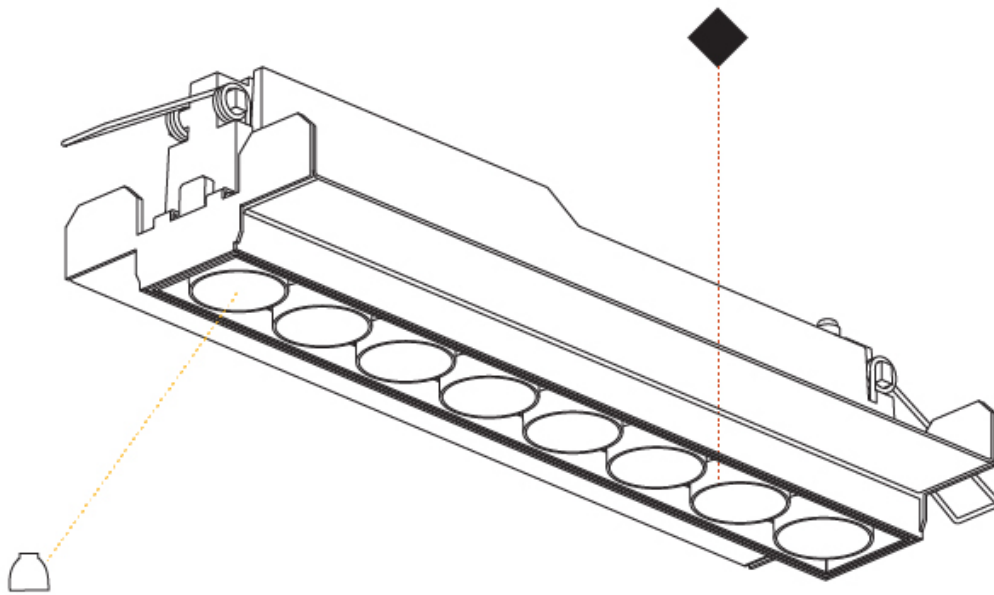

100mm
3 15/16"

12 1/2 mm
1/2"

272mm x 42mm
10 11/16" x 1 5/8"

MAGIQ 8 CELL KORONA TRIMLESS

A35136-

PROJECT	_____
TYPE	_____
SPECIFIER	_____
QUANTITY	_____
DATE	_____

MAGIQ 8 CELL RECESSED

A35145-