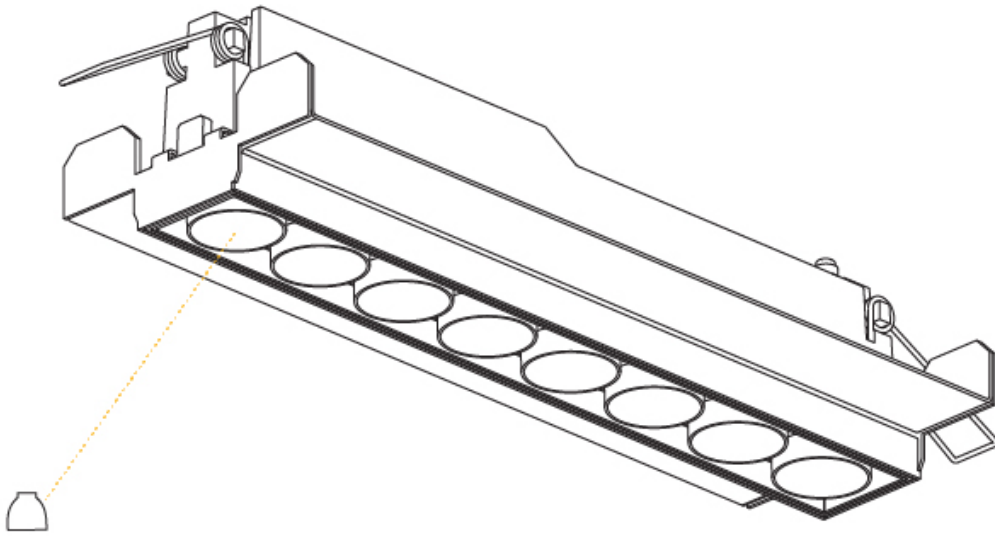

MAGIQ 8 CELL TRIMLESS

A35130-

PROJECT	_____
TYPE	_____
SPECIFIER	_____
QUANTITY	_____
DATE	_____

A